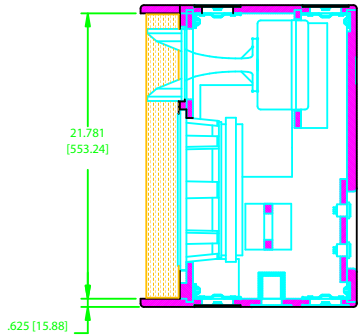

AE-5 LOUDSPEAKER

OVERHEAD VIEW

BOTTOM VIEW

FRONT VIEW
W/GRILL REMOVED

SECTION A-A

REAR VIEW

NOTE: DIMENSIONS ARE IN INCHES & [MILLIMETERS]

<small>INFORMATION CONTAINED IN THIS DOCUMENT IS THE SOLE PROPERTY OF APOGEE SOUND INTERNATIONAL, LLC. REPRODUCTION OF ALL OR ANY PART OF THIS DOCUMENT WITHOUT WRITTEN CONSENT FROM APOGEE SOUND INTERNATIONAL, LLC IS PROHIBITED.</small>	NOT TO SCALE			
	SCALE: 1/4	DRAWN: WWE	8/26/99	
PRODUCT NUMBER: 100-5010	SIZE: D	DRAWING NO. ZAE-5	REVISION: A	AE-5 LOUDSPEAKER